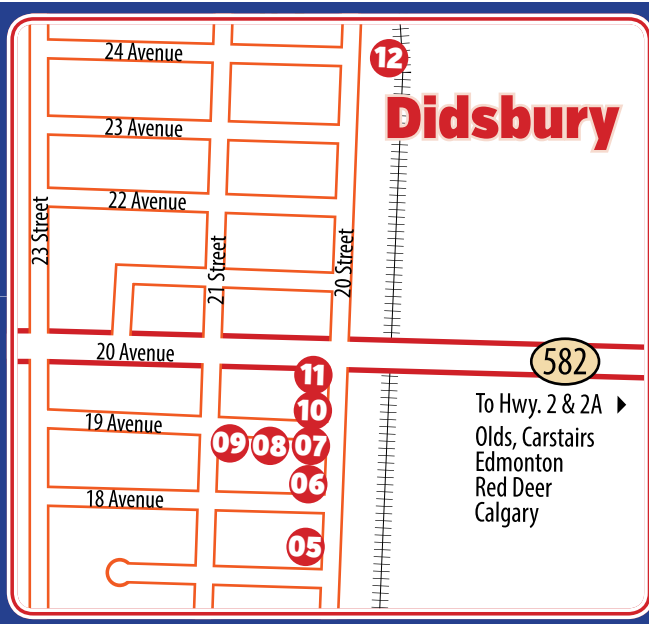

Be sure to come back
to take in our

Annual Fall

Wellspring Visual ArtNetwork Association

Show & Sale

October 18 & 19, 2014

**New
Location**

Olds Royal Canadian Legion Branch #105
5241 - 46 Street, Olds, Alberta (Hwy 27)

Visit our website to stay informed at
www.wellspringvisualartnetwork.com

01 | JACKSON'S PHARMASAVE

5011 - 49 Street
403-227-3376
Mary or Liana
Mon-Fri 9am - 6pm
Sat 9am - 5pm
Carla Victor
Olds
Photography

05 | DIDSBURY VALUE DRUG MART

1710 - 20 Street
403-335-3307
Brad
Mon-Fri 9am - 6pm
Sat 9am - 5pm
Sun 12pm - 4pm
John Smythe
Olds
Wood

02 | THE CAFÉ RADIO

1112 Osler Street
403-337-8008
Jason Valleau
Mon - Fri 8am - 5pm
Sat 10am - 5pm
Elsie Archer
Didsbury
Watercolour, Acrylic, Collage

03 | CARSTAIRS FAMILY PHARMASAVE

120B - 10 Avenue South
403-337-3044
Karen Kneeland
MTTF 9am - 5:30pm
Wed 9 - 8; Sat 9 - 5
Diana Steer
Didsbury
Encaustic, Oil, Mixed Media

04 | SHIMMER & SHINE ESTHETICS

311 - 10 Avenue South
403-940-4066
Coralee Mierke
Tue 12pm-9pm; Wed 10am-6pm
Thu 9am-5pm; Fri 9am-4pm
Barbara Bell
Bearberry
Pottery, Watercolour, Acrylic, Collage

09 | WHITE RAVEN EMPORIUM

2019 - 19 Avenue
403-335-2247
Cheryl Sword
Tue - Fri 10am - 5:30pm
Sat 10am - 5pm
Joan Wilson
Carstairs
Oil

06 | ULLA-LA BOUTIQUE

1814 - 20 Street
403-335-0014
Karen Griffin
Mon-Sat 9:30am - 5:30pm
Lorene Runham
Olds
Acrylic, Mixed Media

07 | DIDSBURY REVIEW

2017A - 19 Avenue
403-335-3301
Murray Elliot
Mon-Fri 9am - 5pm
Christina Ekman
Innisfail
Watercolour, Acrylic, Ink

10 | MUGS COFFEE HOUSE

1912 - 20 Street
403-335-8666
Judy Hanson
Mon-Fri 8am - 5:30pm
Sat 8:30am - 5pm
Andrew O'Brien
Sundre
Photography

11 | DIDSBURY PHARMASAVE

1918 - 20 Street
403-335-3066
Sara Pettis
MTWF 8:30am - 6pm
Thu 8:30am - 8pm
Sat 9am - 5:30pm
Jim Brown
Bowden
Photography

33 | SUNDRE HOME HARDWARE BUILDING CENTRE