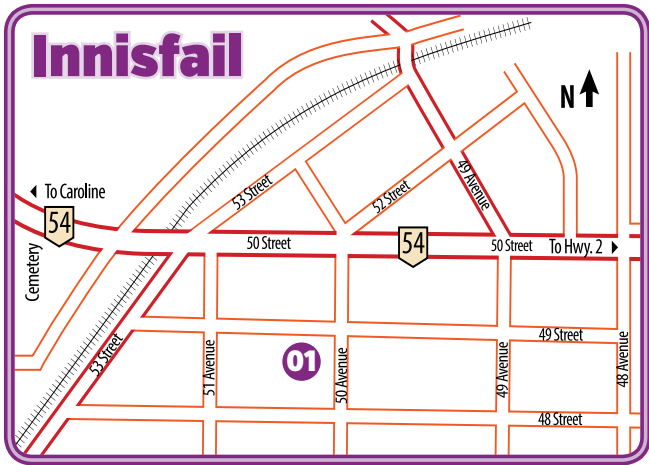

## October 18 & 19, 2014

**New  
Location**

Olds Royal Canadian Legion Branch #105  
5241 - 46 Street, Olds, Alberta (Hwy 27)

Visit our website to stay informed at  
[www.wellspringvisualartnetwork.com](http://www.wellspringvisualartnetwork.com)