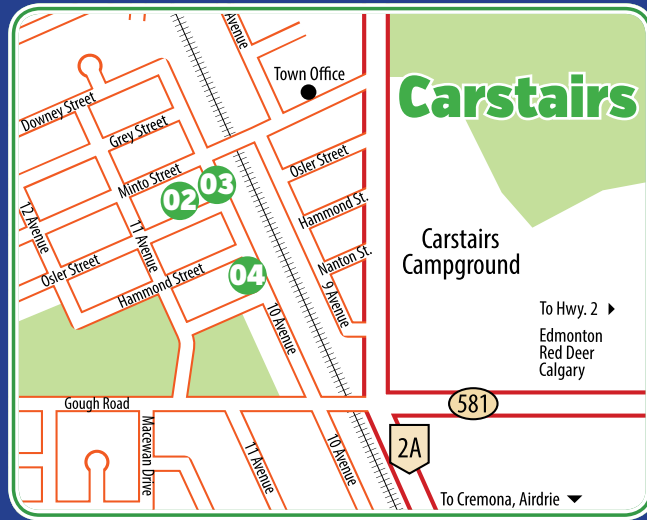

## October 18 & 19, 2014

**New  
Location**

Olds Royal Canadian Legion Branch #105  
5241 - 46 Street, Olds, Alberta (Hwy 27)

Visit our website to stay informed at  
[www.wellspringvisualartnetwork.com](http://www.wellspringvisualartnetwork.com)

### 30 | SUNDRE MUSEUM & WORLD OF WILDLIFE

211 - 1 Avenue SW  
403-638-3233  
Darlene Smee  
Mon-Sat 10am - 5pm  
Sun 1pm - 5pm  
Leo Raymakers  
Caroline  
Photography

**Bergen Rocks**  
Outdoor Sculpture Display  
July 31 - August 31, 2014  
DIRECTIONS to Bergen Sculpture Park: From Sundre A&W 6.5km south, 1.6km west, .5 km south.  
**Sundre Outdoor Art Show**  
3rd Weekend in July  
at #32 | Otter Rafting